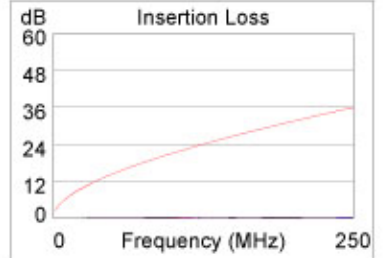

**Cable ID: CAT6 FTP 0020**

**Test Summary: PASS**

Date / Time: 06/28/2014 05:03:39pm  
 Headroom: 24.5 dB (NEXT 36-78)  
 Test Limit: TIA Cat 6 Channel  
 Cable Type: Cat 6 FTP

Operator: LD  
 Software Version: 2.3600  
 Limits Version: 1.5000  
 NVP: 70.0%

Model: DTX-1200  
 Main S/N: 9330019  
 Remote S/N: 9330020  
 Main Adapter: DTX-CHA002  
 Remote Adapter: DTX-CHA002

Wire Map (T568A)

**PASS**

Length (ft), Limit 328	[Pair 12]	3
Prop. Delay (ns), Limit 555		5
Delay Skew (ns), Limit 50		0
Resistance (ohms)	[Pair 78]	1.2
Insertion Loss Margin (dB)	[Pair 78]	31.7
Frequency (MHz)	[Pair 78]	207.0
Limit (dB)	[Pair 78]	32.2

	Worst Case Margin		Worst Case Value	
	MAIN	SR	MAIN	SR
<b>PASS</b>				
Worst Pair	36-78	36-78	36-45	36-45
<b>NEXT (dB)</b>	25.8	24.5	28.1	28.6
Freq. (MHz)	3.1	3.0	250.0	250.0
Limit (dB)	64.8	65.0	33.1	33.1
Worst Pair	36	36	36	36
<b>PS NEXT (dB)</b>	25.3	24.5	29.4	28.5
Freq. (MHz)	3.3	9.9	250.0	250.0
Limit (dB)	62.0	54.1	30.2	30.2

	Worst Case Margin		Worst Case Value	
	MAIN	SR	MAIN	SR
<b>N/A</b>				
Worst Pair	36-78	36-78	36-45	36-45
<b>ACR-N (dB)</b>	29.1	28.0	63.7	64.2
Freq. (MHz)	2.3	3.0	250.0	250.0
Limit (dB)	61.9	61.5	-2.8	-2.8
Worst Pair	36	36	36	36
<b>PS ACR-N (dB)</b>	28.9	28.8	65.1	64.2
Freq. (MHz)	3.3	3.5	250.0	250.0
Limit (dB)	58.4	57.7	-5.8	-5.8