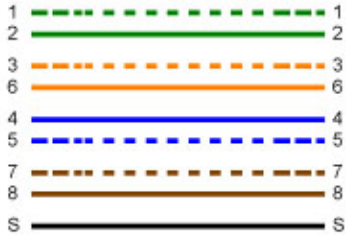

**Cable ID: CAT6 FTP 0020**

**Test Summary: PASS**

Date / Time: 06/28/2014 05:03:39pm  
 Headroom: 24.5 dB (NEXT 36-78)  
 Test Limit: TIA Cat 6 Channel  
 Cable Type: Cat 6 FTP

Operator: LD  
 Software Version: 2.3600  
 Limits Version: 1.5000  
 NVP: 70.0%

Model: DTX-1200  
 Main S/N: 9330019  
 Remote S/N: 9330020  
 Main Adapter: DTX-CHA002  
 Remote Adapter: DTX-CHA002

Wire Map (T568A)

**PASS**

Length (ft), Limit 328	[Pair 12]	3
Prop. Delay (ns), Limit 555		5
Delay Skew (ns), Limit 50		0
Resistance (ohms)	[Pair 78]	1.2
Insertion Loss Margin (dB)	[Pair 78]	31.7
Frequency (MHz)	[Pair 78]	207.0
Limit (dB)	[Pair 78]	32.2

	Worst Case Margin		Worst Case Value	
	MAIN	SR	MAIN	SR
<b>PASS</b>				
Worst Pair	36-78	36-78	36-45	36-45
<b>NEXT (dB)</b>	25.8	24.5	28.1	28.6
Freq. (MHz)	3.1	3.0	250.0	250.0
Limit (dB)	64.8	65.0	33.1	33.1
Worst Pair	36	36	36	36
<b>PS NEXT (dB)</b>	25.3	24.5	29.4	28.5
Freq. (MHz)	3.3	9.9	250.0	250.0
Limit (dB)	62.0	54.1	30.2	30.2