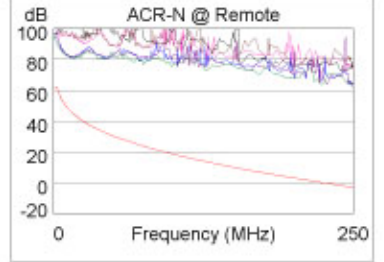

Model: DTX-1200  
 Main S/N: 9330019  
 Remote S/N: 9330020  
 Main Adapter: DTX-CHA002  
 Remote Adapter: DTX-CHA002

Wire Map (T568A)

**PASS**

Length (ft), Limit 328	[Pair 12]	3
Prop. Delay (ns), Limit 555		5
Delay Skew (ns), Limit 50		0
Resistance (ohms)	[Pair 78]	1.2
Insertion Loss Margin (dB)	[Pair 78]	31.7
Frequency (MHz)	[Pair 78]	207.0
Limit (dB)	[Pair 78]	32.2

	Worst Case Margin		Worst Case Value	
	MAIN	SR	MAIN	SR
<b>PASS</b>				
Worst Pair	36-78	36-78	36-45	36-45
<b>NEXT (dB)</b>	25.8	24.5	28.1	28.6
Freq. (MHz)	3.1	3.0	250.0	250.0
Limit (dB)	64.8	65.0	33.1	33.1
Worst Pair	36	36	36	36
<b>PS NEXT (dB)</b>	25.3	24.5	29.4	28.5
Freq. (MHz)	3.3	9.9	250.0	250.0
Limit (dB)	62.0	54.1	30.2	30.2

	Worst Case Margin		Worst Case Value	
	MAIN	SR	MAIN	SR
<b>PASS</b>				
Worst Pair	36-45	45-36	36-45	45-36
<b>ACR-F (dB)</b>	24.1	24.1	24.1	24.1
Freq. (MHz)	234.0	231.0	241.5	241.5
Limit (dB)	15.9	16.0	15.6	15.6
Worst Pair	45	36	45	36
<b>PS ACR-F (dB)</b>	26.3	26.2	26.3	26.5
Freq. (MHz)	224.0	156.5	232.5	241.5
Limit (dB)	13.3	16.4	12.9	12.6

	Worst Case Margin		Worst Case Value	
	MAIN	SR	MAIN	SR
<b>N/A</b>				
Worst Pair	36-78	36-78	36-45	36-45
<b>ACR-N (dB)</b>	29.1	28.0	63.7	64.2
Freq. (MHz)	2.3	3.0	250.0	250.0
Limit (dB)	61.9	61.5	-2.8	-2.8
Worst Pair	36	36	36	36
<b>PS ACR-N (dB)</b>	28.9	28.8	65.1	64.2
Freq. (MHz)	3.3	3.5	250.0	250.0
Limit (dB)	58.4	57.7	-5.8	-5.8