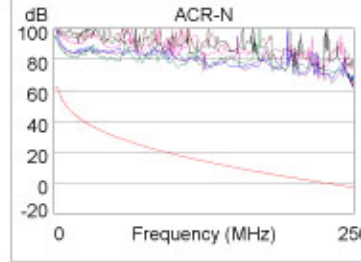

Model: DTX-1200  
 Main S/N: 9330019  
 Remote S/N: 9330020  
 Main Adapter: DTX-CHA002  
 Remote Adapter: DTX-CHA002

Wire Map (T568A)

**PASS**

Length (ft), Limit 328	[Pair 12]	3
Prop. Delay (ns), Limit 555		5
Delay Skew (ns), Limit 50		0
Resistance (ohms)	[Pair 78]	1.2
Insertion Loss Margin (dB)	[Pair 78]	31.7
Frequency (MHz)	[Pair 78]	207.0
Limit (dB)	[Pair 78]	32.2

	Worst Case Margin		Worst Case Value	
	MAIN	SR	MAIN	SR
<b>PASS</b>				
Worst Pair	36-78	36-78	36-45	36-45
<b>NEXT (dB)</b>	25.8	24.5	28.1	28.6
Freq. (MHz)	3.1	3.0	250.0	250.0
Limit (dB)	64.8	65.0	33.1	33.1
Worst Pair	36	36	36	36
<b>PS NEXT (dB)</b>	25.3	24.5	29.4	28.5
Freq. (MHz)	3.3	9.9	250.0	250.0
Limit (dB)	62.0	54.1	30.2	30.2

	Worst Case Margin		Worst Case Value	
	MAIN	SR	MAIN	SR
<b>PASS</b>				
Worst Pair	36-45	45-36	36-45	45-36
<b>ACR-F (dB)</b>	24.1	24.1	24.1	24.1
Freq. (MHz)	234.0	231.0	241.5	241.5
Limit (dB)	15.9	16.0	15.6	15.6
Worst Pair	45	36	45	36
<b>PS ACR-F (dB)</b>	26.3	26.2	26.3	26.5
Freq. (MHz)	224.0	156.5	232.5	241.5
Limit (dB)	13.3	16.4	12.9	12.6

	Worst Case Margin		Worst Case Value	
	MAIN	SR	MAIN	SR
<b>N/A</b>				
Worst Pair	36-78	36-78	36-45	36-45
<b>ACR-N (dB)</b>	29.1	28.0	63.7	64.2
Freq. (MHz)	2.3	3.0	250.0	250.0
Limit (dB)	61.9	61.5	-2.8	-2.8
Worst Pair	36	36	36	36
<b>PS ACR-N (dB)</b>	28.9	28.8	65.1	64.2
Freq. (MHz)	3.3	3.5	250.0	250.0
Limit (dB)	58.4	57.7	-5.8	-5.8