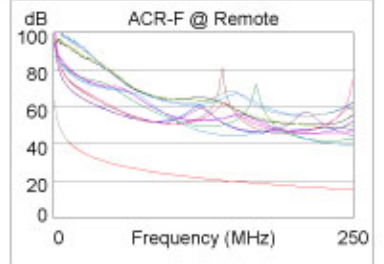

Model: DTX-1200  
 Main S/N: 9330019  
 Remote S/N: 9330020  
 Main Adapter: DTX-CHA002  
 Remote Adapter: DTX-CHA002

Wire Map (T568A)

**PASS**

Length (ft), Limit 328	[Pair 12]	3
Prop. Delay (ns), Limit 555		5
Delay Skew (ns), Limit 50		0
Resistance (ohms)	[Pair 78]	1.2
Insertion Loss Margin (dB)	[Pair 78]	31.7
Frequency (MHz)	[Pair 78]	207.0
Limit (dB)	[Pair 78]	32.2

	Worst Case Margin		Worst Case Value	
	MAIN	SR	MAIN	SR
<b>PASS</b>				
Worst Pair	36-78	36-78	36-45	36-45
<b>NEXT (dB)</b>	25.8	24.5	28.1	28.6
Freq. (MHz)	3.1	3.0	250.0	250.0
Limit (dB)	64.8	65.0	33.1	33.1
Worst Pair	36	36	36	36
<b>PS NEXT (dB)</b>	25.3	24.5	29.4	28.5
Freq. (MHz)	3.3	9.9	250.0	250.0
Limit (dB)	62.0	54.1	30.2	30.2

	Worst Case Margin		Worst Case Value	
	MAIN	SR	MAIN	SR
<b>PASS</b>				
Worst Pair	36-45	45-36	36-45	45-36
<b>ACR-F (dB)</b>	24.1	24.1	24.1	24.1
Freq. (MHz)	234.0	231.0	241.5	241.5
Limit (dB)	15.9	16.0	15.6	15.6
Worst Pair	45	36	45	36
<b>PS ACR-F (dB)</b>	26.3	26.2	26.3	26.5
Freq. (MHz)	224.0	156.5	232.5	241.5
Limit (dB)	13.3	16.4	12.9	12.6

	Worst Case Margin		Worst Case Value	
	MAIN	SR	MAIN	SR
<b>N/A</b>				
Worst Pair	36-78	36-78	36-45	36-45
<b>ACR-N (dB)</b>	29.1	28.0	63.7	64.2
Freq. (MHz)	2.3	3.0	250.0	250.0
Limit (dB)	61.9	61.5	-2.8	-2.8
Worst Pair	36	36	36	36
<b>PS ACR-N (dB)</b>	28.9	28.8	65.1	64.2
Freq. (MHz)	3.3	3.5	250.0	250.0
Limit (dB)	58.4	57.7	-5.8	-5.8