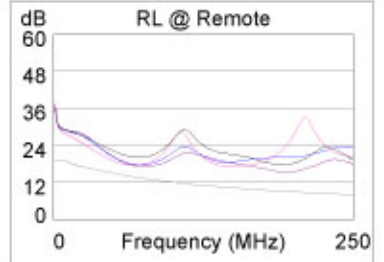

Worst Case Margin		Worst Case Value	
	MAIN	SR	MAIN	SR
N/A				
Worst Pair	78	36	78	78
RL (dB)	4.1	3.6	5.6	6.2
Freq. (MHz)	71.3	59.3	190.0	190.5
Limit (dB)	13.5	14.3	9.2	9.2