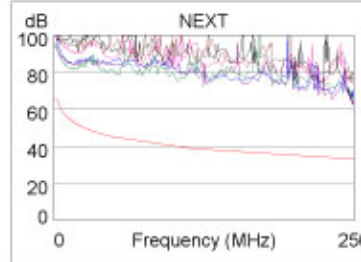

Model: DTX-1200  
 Main S/N: 9330019  
 Remote S/N: 9330020  
 Main Adapter: DTX-CHA002  
 Remote Adapter: DTX-CHA002

Wire Map (T568A)

**PASS**

Length (ft), Limit 328	[Pair 12]	3
Prop. Delay (ns), Limit 555		5
Delay Skew (ns), Limit 50		0
Resistance (ohms)	[Pair 78]	1.2
Insertion Loss Margin (dB)	[Pair 78]	31.7
Frequency (MHz)	[Pair 78]	207.0
Limit (dB)	[Pair 78]	32.2

	Worst Case Margin		Worst Case Value	
	MAIN	SR	MAIN	SR
<b>PASS</b>				
Worst Pair	36-78	36-78	36-45	36-45
<b>NEXT (dB)</b>	25.8	24.5	28.1	28.6
Freq. (MHz)	3.1	3.0	250.0	250.0
Limit (dB)	64.8	65.0	33.1	33.1
Worst Pair	36	36	36	36
<b>PS NEXT (dB)</b>	25.3	24.5	29.4	28.5
Freq. (MHz)	3.3	9.9	250.0	250.0
Limit (dB)	62.0	54.1	30.2	30.2

	Worst Case Margin		Worst Case Value	
	MAIN	SR	MAIN	SR
<b>PASS</b>				
Worst Pair	36-45	45-36	36-45	45-36
<b>ACR-F (dB)</b>	24.1	24.1	24.1	24.1
Freq. (MHz)	234.0	231.0	241.5	241.5
Limit (dB)	15.9	16.0	15.6	15.6
Worst Pair	45	36	45	36
<b>PS ACR-F (dB)</b>	26.3	26.2	26.3	26.5
Freq. (MHz)	224.0	156.5	232.5	241.5
Limit (dB)	13.3	16.4	12.9	12.6

	Worst Case Margin		Worst Case Value	
	MAIN	SR	MAIN	SR
<b>N/A</b>				
Worst Pair	36-78	36-78	36-45	36-45
<b>ACR-N (dB)</b>	29.1	28.0	63.7	64.2
Freq. (MHz)	2.3	3.0	250.0	250.0
Limit (dB)	61.9	61.5	-2.8	-2.8
Worst Pair	36	36	36	36
<b>PS ACR-N (dB)</b>	28.9	28.8	65.1	64.2
Freq. (MHz)	3.3	3.5	250.0	250.0
Limit (dB)	58.4	57.7	-5.8	-5.8