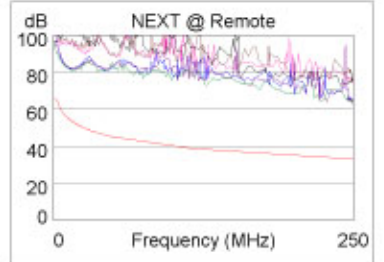

Model: DTX-1200  
 Main S/N: 9330019  
 Remote S/N: 9330020  
 Main Adapter: DTX-CHA002  
 Remote Adapter: DTX-CHA002

Wire Map (T568A)

**PASS**

Length (ft), Limit 328	[Pair 12]	3
Prop. Delay (ns), Limit 555		5
Delay Skew (ns), Limit 50		0
Resistance (ohms)	[Pair 78]	1.2
Insertion Loss Margin (dB)	[Pair 78]	31.7
Frequency (MHz)	[Pair 78]	207.0
Limit (dB)	[Pair 78]	32.2

	Worst Case Margin		Worst Case Value	
	MAIN	SR	MAIN	SR
<b>PASS</b>				
Worst Pair	36-78	36-78	36-45	36-45
<b>NEXT (dB)</b>	25.8	24.5	28.1	28.6
Freq. (MHz)	3.1	3.0	250.0	250.0
Limit (dB)	64.8	65.0	33.1	33.1
Worst Pair	36	36	36	36
<b>PS NEXT (dB)</b>	25.3	24.5	29.4	28.5
Freq. (MHz)	3.3	9.9	250.0	250.0
Limit (dB)	62.0	54.1	30.2	30.2

	Worst Case Margin		Worst Case Value	
	MAIN	SR	MAIN	SR
<b>PASS</b>				
Worst Pair	36-45	45-36	36-45	45-36
<b>ACR-F (dB)</b>	24.1	24.1	24.1	24.1
Freq. (MHz)	234.0	231.0	241.5	241.5
Limit (dB)	15.9	16.0	15.6	15.6
Worst Pair	45	36	45	36
<b>PS ACR-F (dB)</b>	26.3	26.2	26.3	26.5
Freq. (MHz)	224.0	156.5	232.5	241.5
Limit (dB)	13.3	16.4	12.9	12.6

	Worst Case Margin		Worst Case Value	
	MAIN	SR	MAIN	SR
<b>N/A</b>				
Worst Pair	36-78	36-78	36-45	36-45
<b>ACR-N (dB)</b>	29.1	28.0	63.7	64.2
Freq. (MHz)	2.3	3.0	250.0	250.0
Limit (dB)	61.9	61.5	-2.8	-2.8
Worst Pair	36	36	36	36
<b>PS ACR-N (dB)</b>	28.9	28.8	65.1	64.2
Freq. (MHz)	3.3	3.5	250.0	250.0
Limit (dB)	58.4	57.7	-5.8	-5.8