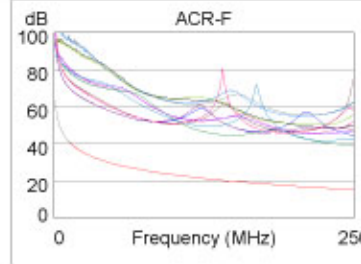

Model: DTX-1200  
 Main S/N: 9330019  
 Remote S/N: 9330020  
 Main Adapter: DTX-CHA002  
 Remote Adapter: DTX-CHA002

Wire Map (T568A)

**PASS**

Length (ft), Limit 328	[Pair 12]	3
Prop. Delay (ns), Limit 555		5
Delay Skew (ns), Limit 50		0
Resistance (ohms)	[Pair 78]	1.2
Insertion Loss Margin (dB)	[Pair 78]	31.7
Frequency (MHz)	[Pair 78]	207.0
Limit (dB)	[Pair 78]	32.2

	Worst Case Margin		Worst Case Value	
	MAIN	SR	MAIN	SR
<b>PASS</b>				
Worst Pair	36-78	36-78	36-45	36-45
<b>NEXT (dB)</b>	25.8	24.5	28.1	28.6
Freq. (MHz)	3.1	3.0	250.0	250.0
Limit (dB)	64.8	65.0	33.1	33.1
Worst Pair	36	36	36	36
<b>PS NEXT (dB)</b>	25.3	24.5	29.4	28.5
Freq. (MHz)	3.3	9.9	250.0	250.0
Limit (dB)	62.0	54.1	30.2	30.2

	Worst Case Margin		Worst Case Value	
	MAIN	SR	MAIN	SR
<b>PASS</b>				
Worst Pair	36-45	45-36	36-45	45-36
<b>ACR-F (dB)</b>	24.1	24.1	24.1	24.1
Freq. (MHz)	234.0	231.0	241.5	241.5
Limit (dB)	15.9	16.0	15.6	15.6
Worst Pair	45	36	45	36
<b>PS ACR-F (dB)</b>	26.3	26.2	26.3	26.5
Freq. (MHz)	224.0	156.5	232.5	241.5
Limit (dB)	13.3	16.4	12.9	12.6

	Worst Case Margin		Worst Case Value	
	MAIN	SR	MAIN	SR
<b>N/A</b>				
Worst Pair	36-78	36-78	36-45	36-45
<b>ACR-N (dB)</b>	29.1	28.0	63.7	64.2
Freq. (MHz)	2.3	3.0	250.0	250.0
Limit (dB)	61.9	61.5	-2.8	-2.8
Worst Pair	36	36	36	36
<b>PS ACR-N (dB)</b>	28.9	28.8	65.1	64.2
Freq. (MHz)	3.3	3.5	250.0	250.0
Limit (dB)	58.4	57.7	-5.8	-5.8