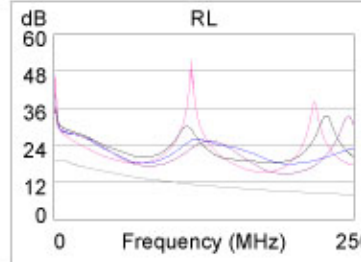

Worst Case Margin		Worst Case Value	
	MAIN	SR	MAIN	SR
N/A				
Worst Pair	78	36	78	78
RL (dB)	4.1	3.6	5.6	6.2
Freq. (MHz)	71.3	59.3	190.0	190.5
Limit (dB)	13.5	14.3	9.2	9.2